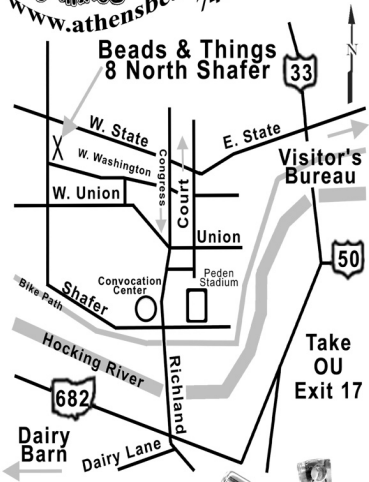

# BEADS & THINGS

www.athensbeadsandthings.com

beads@frognet.net  
beadsandthings.com  
740-592-6453

**Beads & Things**  
8 North Shafer

W. State  
W. Washington

E. State

Visitor's Bureau

W. Union

Congress  
Court

Union

Bike Path

Shafer

Convocation Center

Peden Stadium

Hocking River

Richland

Take  
OU  
Exit 17

Dairy Barn

Dairy Lane